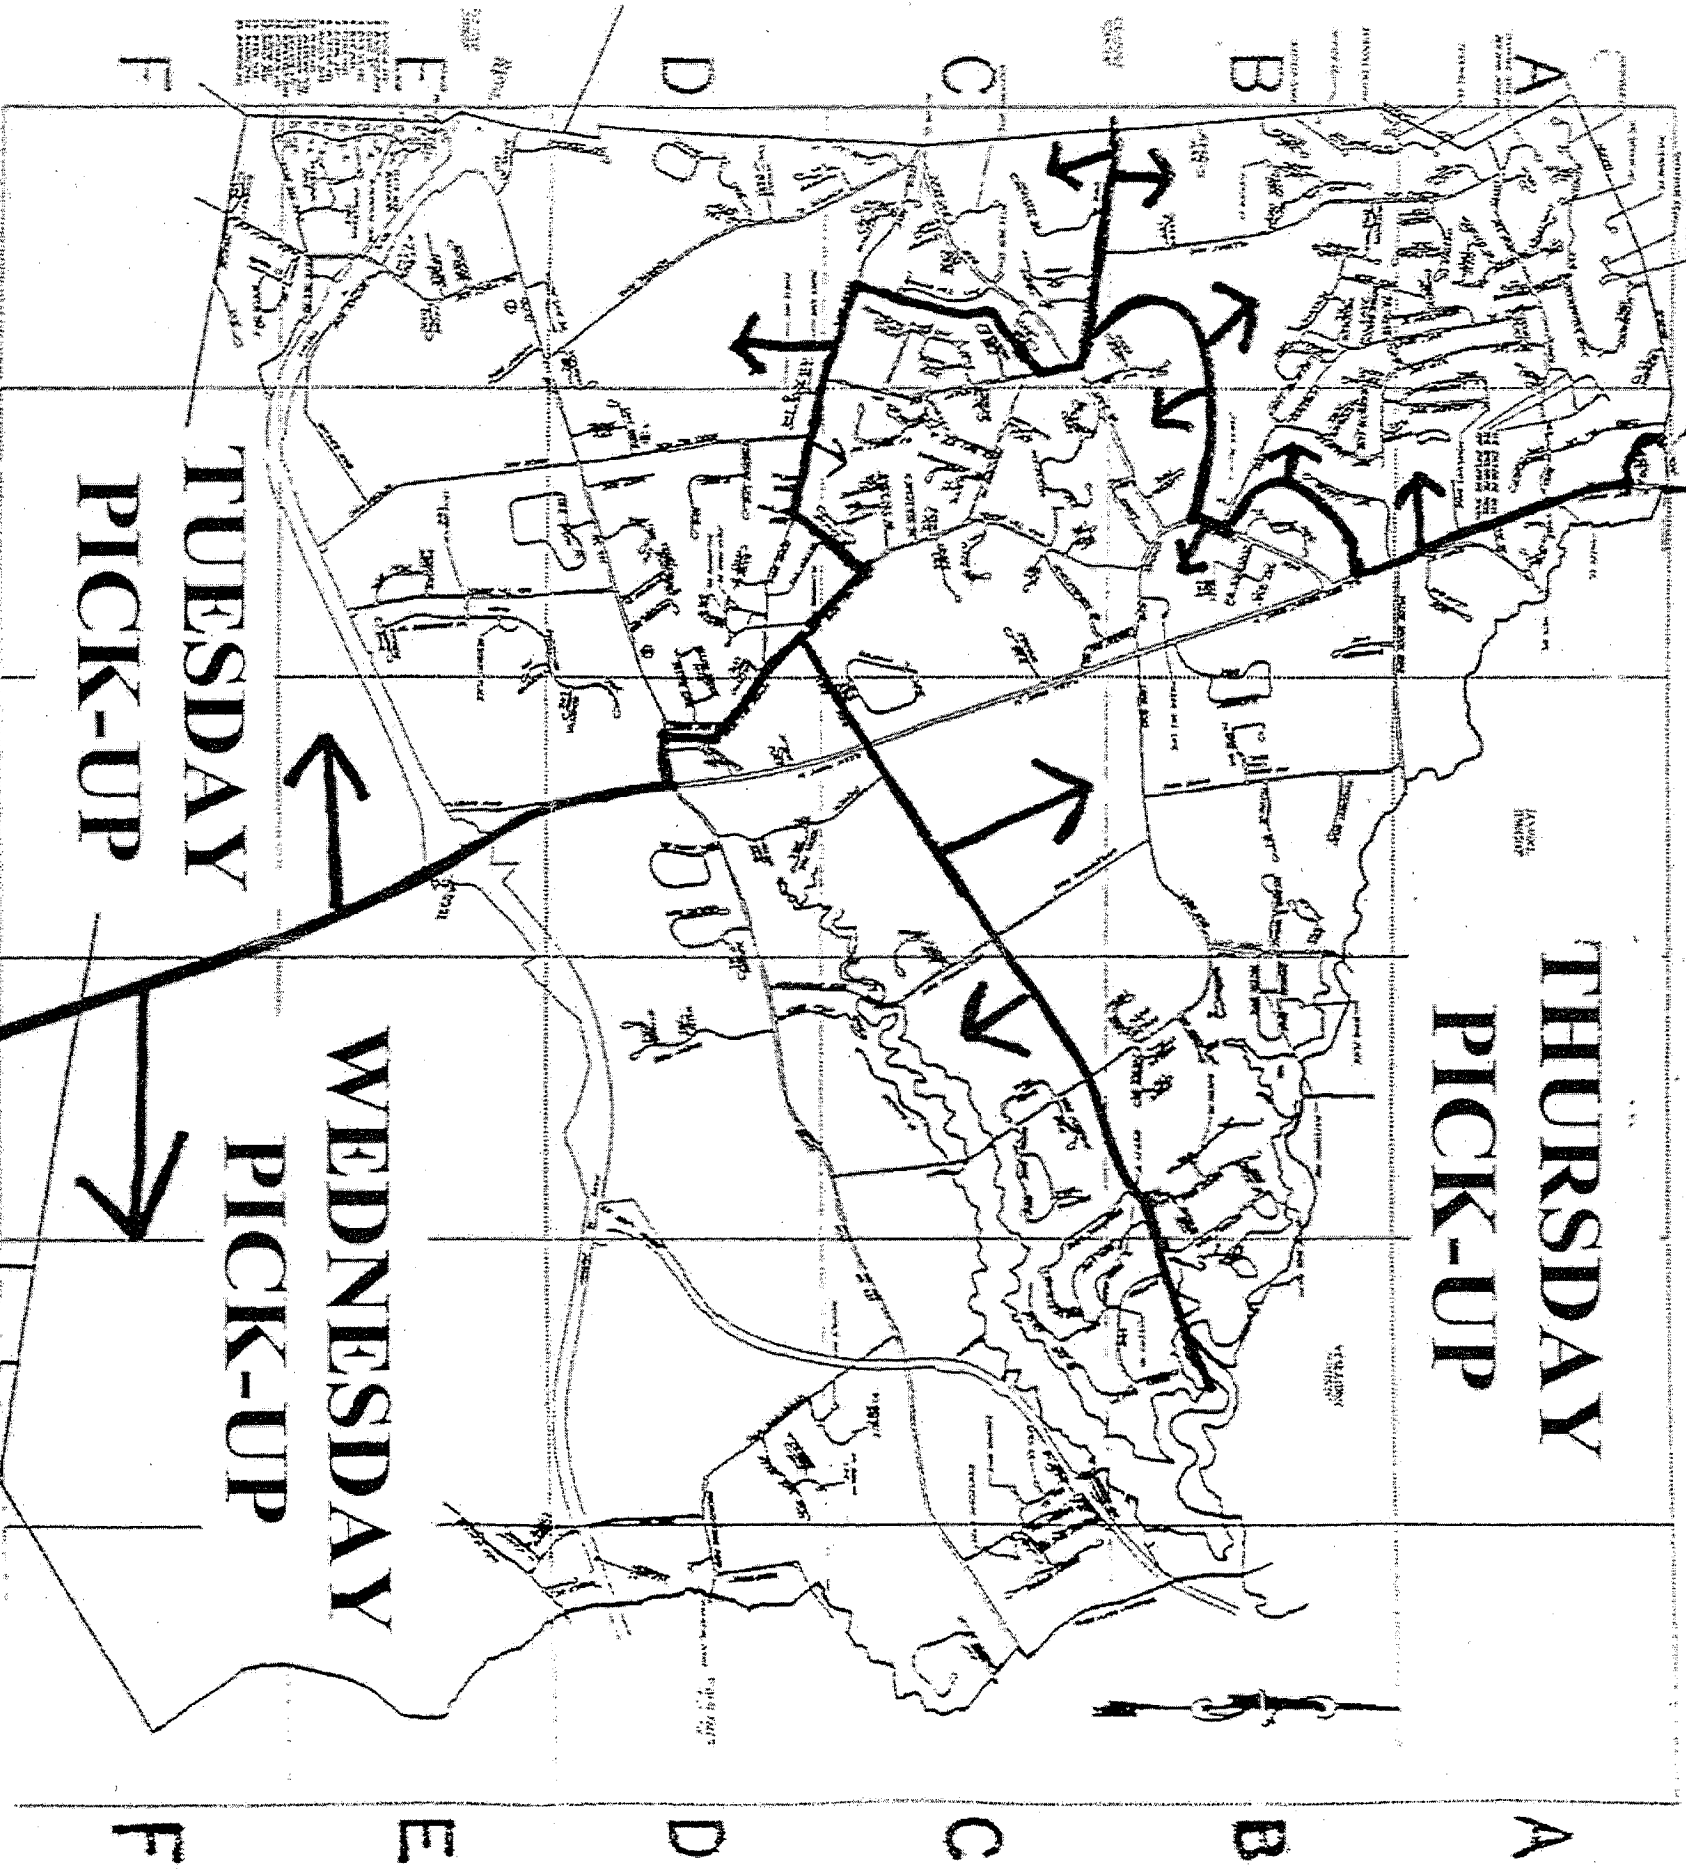

MONDAY PICK-UP

STREET MAP COLTS NECK TOWNSHIP MONMOUTH COUNTY, NEW JERSEY

THURSDAY PICK-UP

TUESDAY PICK-UP

WEDNESDAY PICK-UP

STREET NAME	MONDAY	TUESDAY	WEDNESDAY	THURSDAY
1ST ST	11-12	11-12	11-12	11-12
2ND ST	13-14	13-14	13-14	13-14
3RD ST	15-16	15-16	15-16	15-16
4TH ST	17-18	17-18	17-18	17-18
5TH ST	19-20	19-20	19-20	19-20
6TH ST	21-22	21-22	21-22	21-22
7TH ST	23-24	23-24	23-24	23-24
8TH ST	25-26	25-26	25-26	25-26
9TH ST	27-28	27-28	27-28	27-28
10TH ST	29-30	29-30	29-30	29-30
11TH ST	31-32	31-32	31-32	31-32
12TH ST	33-34	33-34	33-34	33-34
13TH ST	35-36	35-36	35-36	35-36
14TH ST	37-38	37-38	37-38	37-38
15TH ST	39-40	39-40	39-40	39-40
16TH ST	41-42	41-42	41-42	41-42
17TH ST	43-44	43-44	43-44	43-44
18TH ST	45-46	45-46	45-46	45-46
19TH ST	47-48	47-48	47-48	47-48
20TH ST	49-50	49-50	49-50	49-50
21ST ST	51-52	51-52	51-52	51-52
22ND ST	53-54	53-54	53-54	53-54
23RD ST	55-56	55-56	55-56	55-56
24TH ST	57-58	57-58	57-58	57-58
25TH ST	59-60	59-60	59-60	59-60
26TH ST	61-62	61-62	61-62	61-62
27TH ST	63-64	63-64	63-64	63-64
28TH ST	65-66	65-66	65-66	65-66
29TH ST	67-68	67-68	67-68	67-68
30TH ST	69-70	69-70	69-70	69-70
31ST ST	71-72	71-72	71-72	71-72
32ND ST	73-74	73-74	73-74	73-74
33RD ST	75-76	75-76	75-76	75-76
34TH ST	77-78	77-78	77-78	77-78
35TH ST	79-80	79-80	79-80	79-80
36TH ST	81-82	81-82	81-82	81-82
37TH ST	83-84	83-84	83-84	83-84
38TH ST	85-86	85-86	85-86	85-86
39TH ST	87-88	87-88	87-88	87-88
40TH ST	89-90	89-90	89-90	89-90
41ST ST	91-92	91-92	91-92	91-92
42ND ST	93-94	93-94	93-94	93-94
43RD ST	95-96	95-96	95-96	95-96
44TH ST	97-98	97-98	97-98	97-98
45TH ST	99-100	99-100	99-100	99-100

CURBSIDE RECYCLING PICK-UP
4 SEPARATE ZONES

MONDAY - TUESDAY - WEDNESDAY - THURSDAY